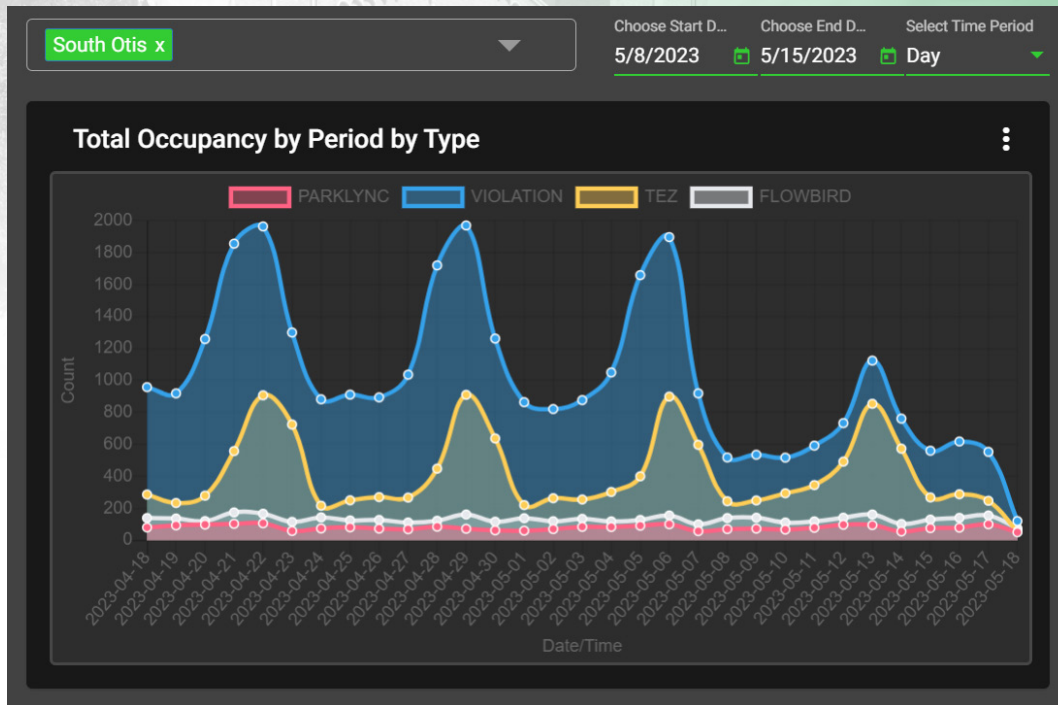

# How VERGE Occupancy + delivers unmatched camera-based enforcement with Data Analytics

## DIRECTED ENFORCEMENT

Integrating with your payment & permitting technology, Occupancy + identifies real-time parking violations, including unpaid, unpermitted, overstay and scofflaws. Enforcement labor is optimized based on leveraging violator notifications by parking zone. As a result, your parking enforcement program is completely automated.

## WAYFINDING

Parking availability is easily displayed on digital signage, your website, mobile payment apps, or social media, eliminating congestion and enhancing the parker experience.

## REPORTING

Occupancy + delivers all the data you need to maximize the value of your parking enforcement program. Instantly view, track and analyze occupancy, revenue and violation information with ease.