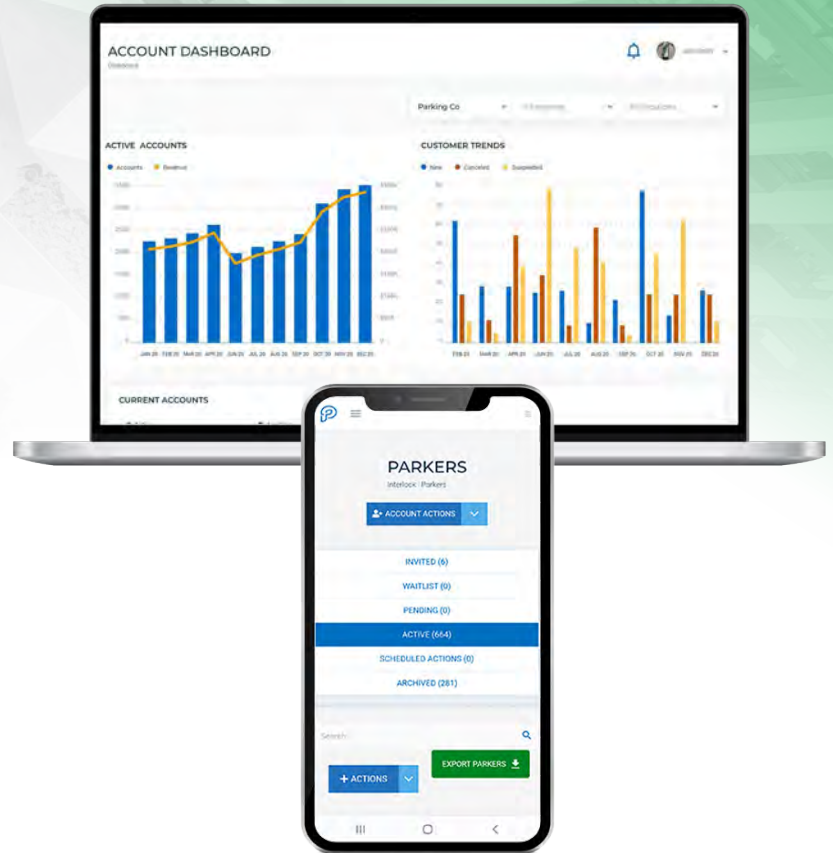

Digital permitting solutions for parking management

Make your parking operation run smoother for your customers with our automated, connected, rules-based platform that gives you data you can trust from a service and people you can trust.

BENEFITS:

- ✓ Consolidated Reporting
- ✓ LPR & Enforcement API Compatibility
- ✓ Cloud-based Platform
- ✓ Live Support
- ✓ Simple Configuration & Integration Tools

FEATURES:

PAYMENT & FUNDING

Monthly Accounts Receivables
 Online Invoicing, & Recurring Payments
 Self-Administration for Individuals & Tenant Groups

DATA ANALYTICS

Rules-based Design
 Tracking Management
 Auditing & Compliance Capability

SYSTEM CONFIGURATIONS

Easy Configuration for All Parking Types
 Supports Validation Programs
 Available API for 3rd-Party Integrations